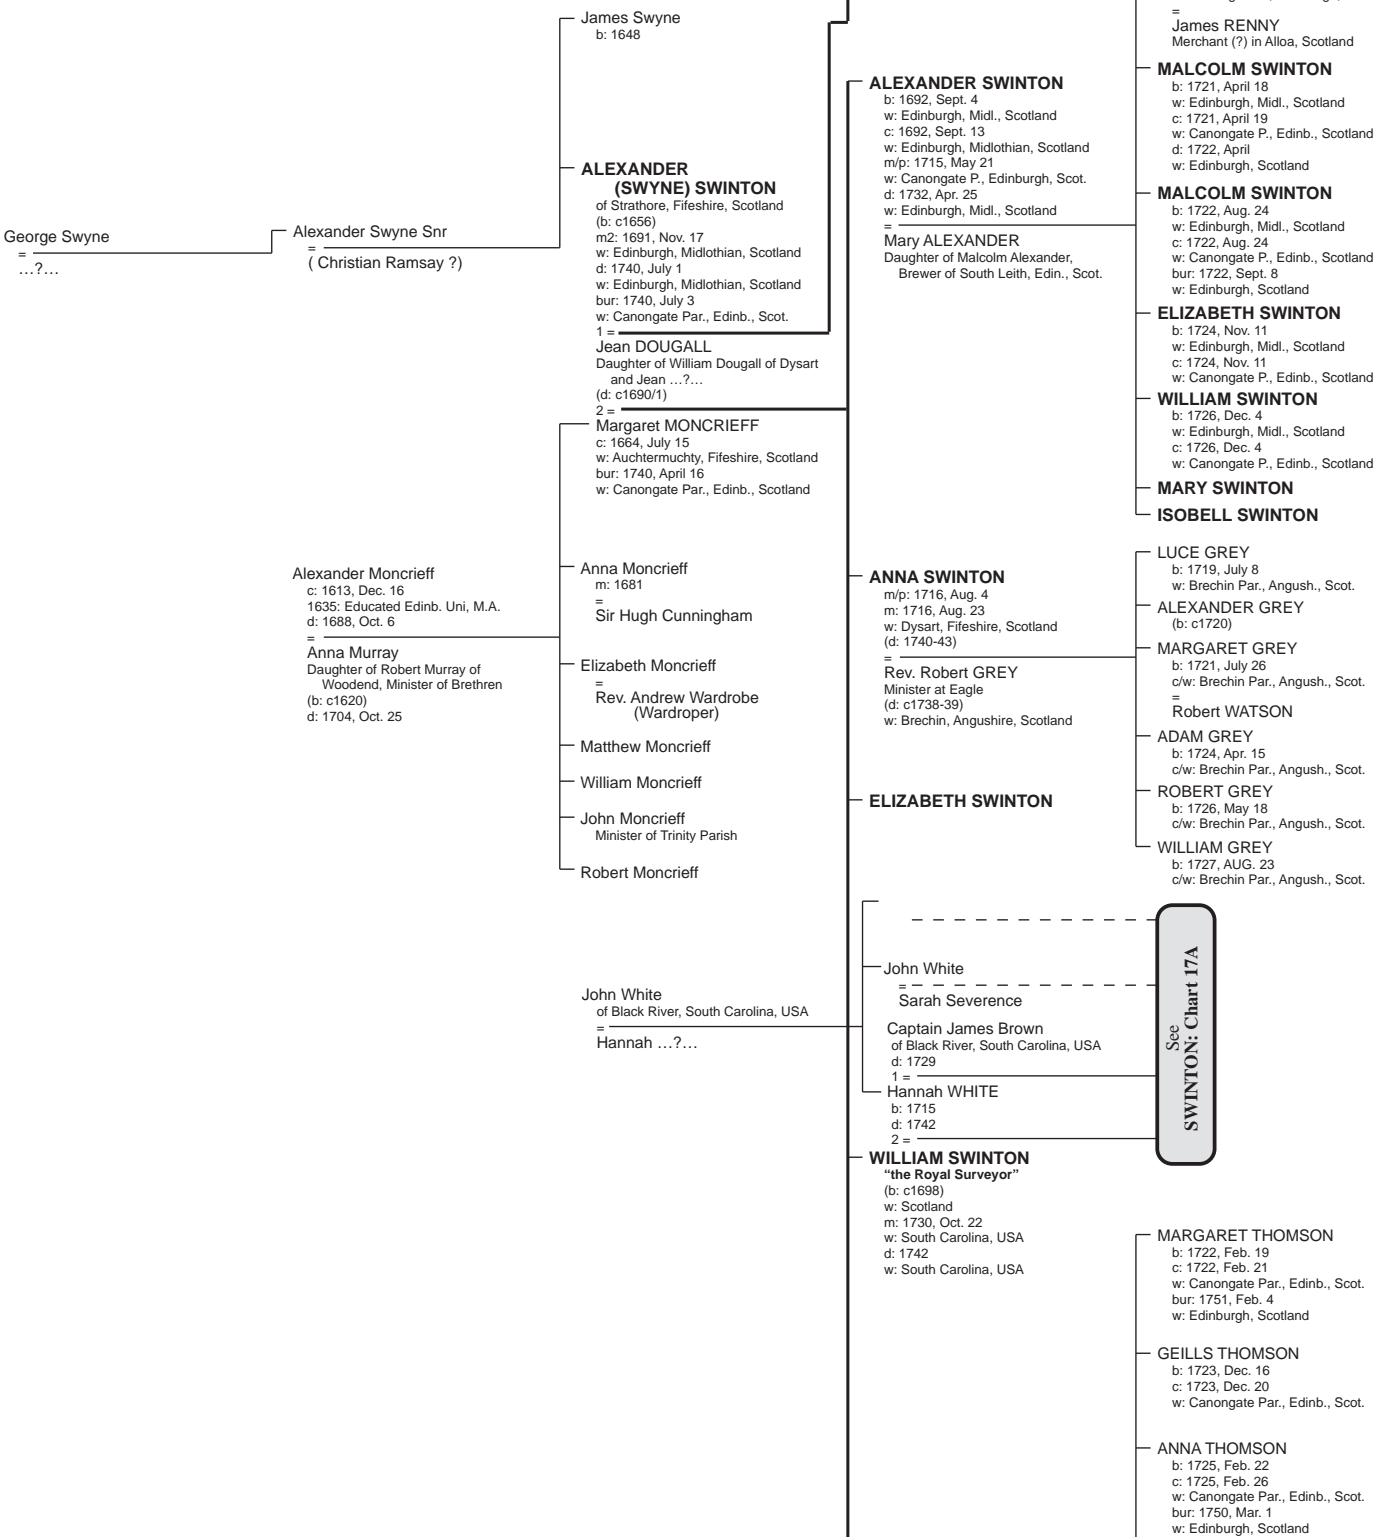

SWINTON: Chart 17, Sheet 1

The family and descendants of
ALEXANDER SWINTON and MARGARET MONCRIEFF
of Strathore, Fifeshire, Scotland.

This chart and the connecting charts were initially produced based on the collective research and family records of Marie Dove (LAW) PATTEN, Dr George P. CUTTINO, William Swinton McLEOD Jnr, Mary S.L. BULLEN, David Swinton BOYD Jnr, Miss Mary Ellen BENNETT and Mary E. (POWERS) ANDERSON.

Drafted 1993, updated July 2001

SEE SHEET 2