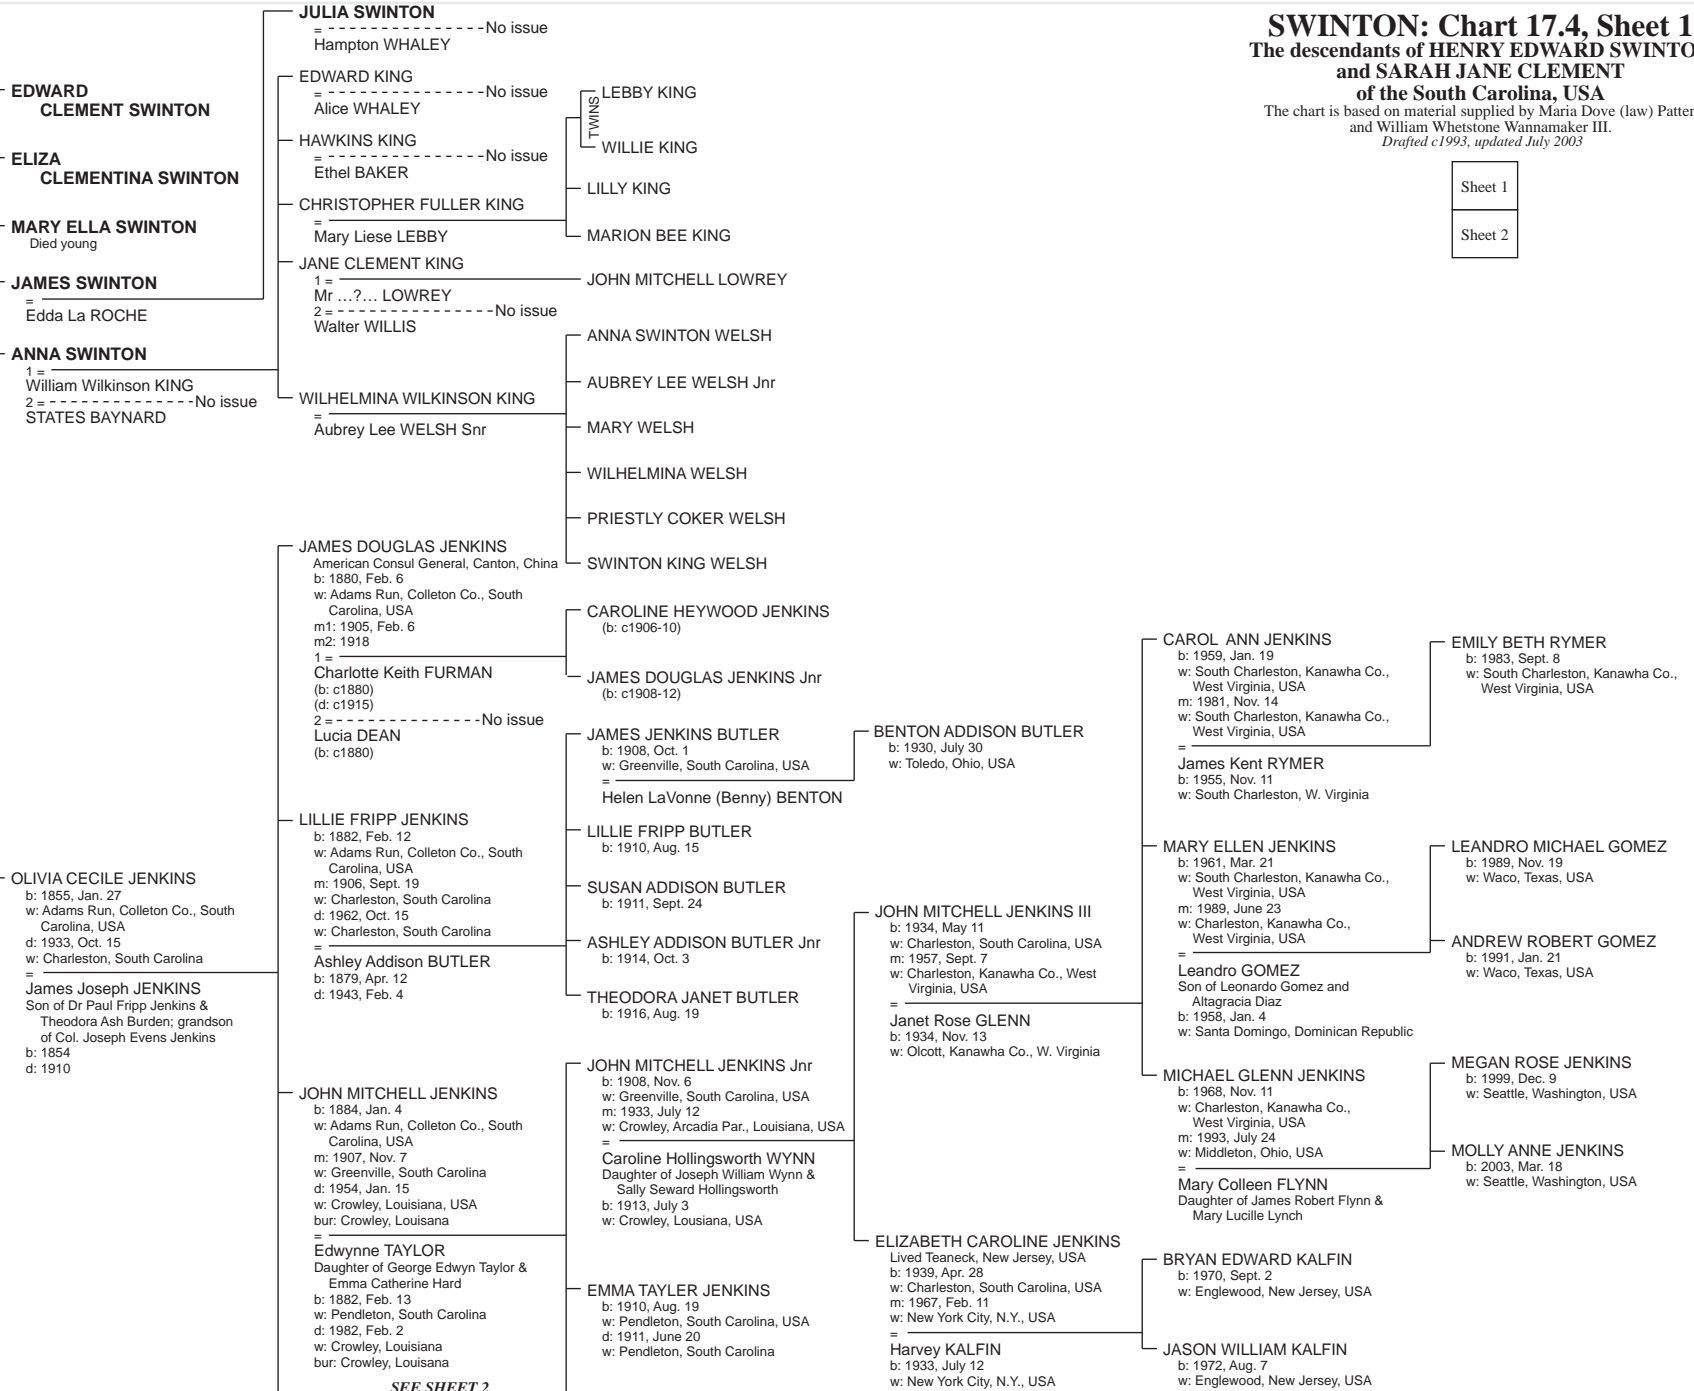

SWINTON: Chart 17.4, Sheet 1

The descendants of HENRY EDWARD SWINTON and SARAH JANE CLEMENT of the South Carolina, USA

The chart is based on material supplied by Maria Dove (law) Patten and William Whetstone Wannamaker III.
Drafted c1993, updated July 2003

Sheet 1
Sheet 2

See
SWINTON: Chart 17.2, Sheet 1

HENRY EDWARD SWINTON

b: 1814
(m: c1830)
d: 1898, Aug. 15
w: Summerville, South Carolina, USA
= Sarah Jane CLEMENT
b: 1824
d: 1898, July 2
w: Summerville, South Carolina