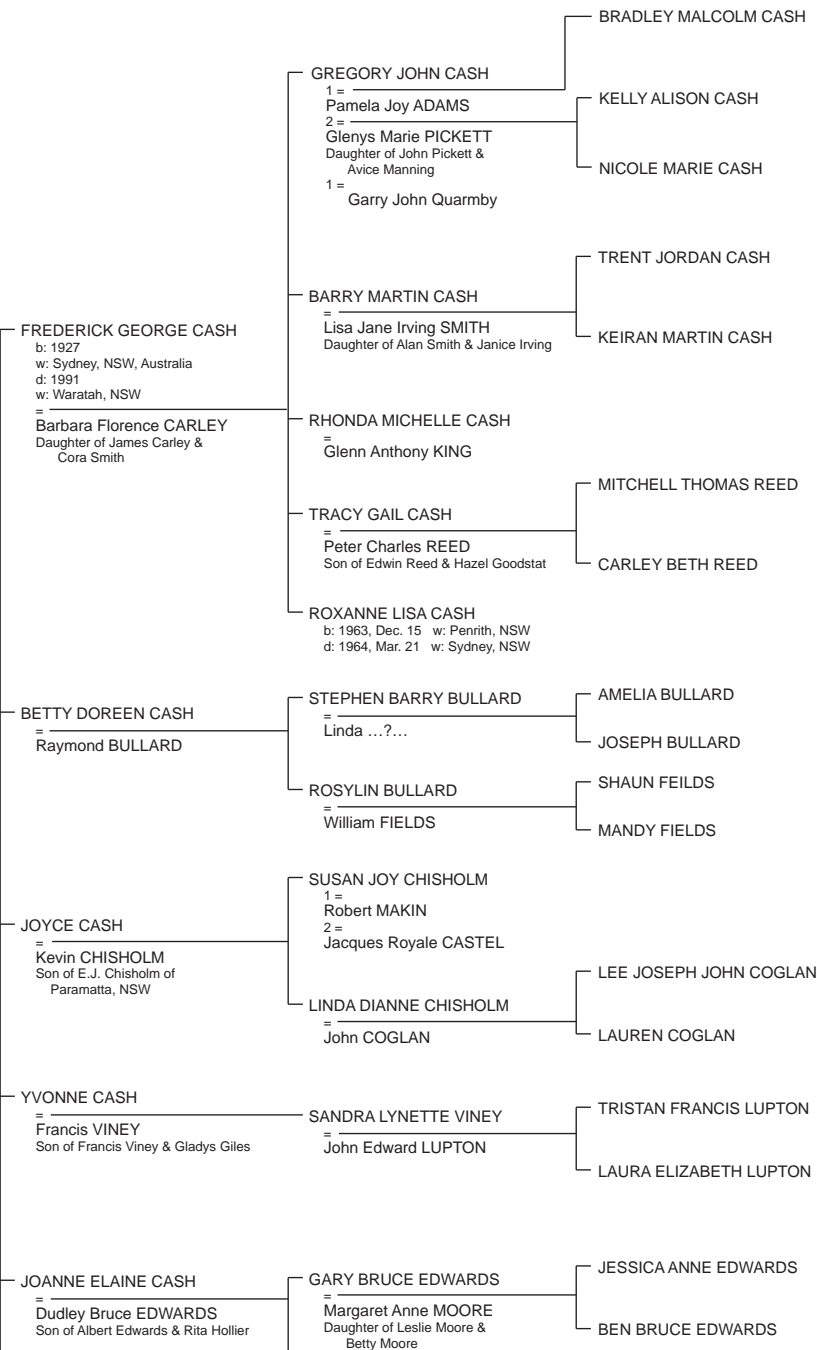

# SWINTON: Chart 8, Sheet 3

Drafted 1992, updated August 2006

Sheet 1
Sheet 2
Sheet 3
Sheet 4
Sheet 5
Sheet 6
Sheet 7
Sheet 8
Sheet 9

SEE SHEET 2

VERA FLORENCE CHAPPELL  
 b: 1905, July 7  
 w: Greta, NSW, Australia  
 d: 1999, Jan. 21  
 w: Emu Plains, NSW  
 2=(N/m)  
 Frederick William Desforges CASH  
 Son of Frederick Cash and Henrietta Winstanley  
 (He was first marr. to Vera's Aunt Ethel)  
 (b: c1883)  
 d: 1948, June 16  
 w: Werrington, NSW  
 1=  
**ETHEL J. SWINTON**