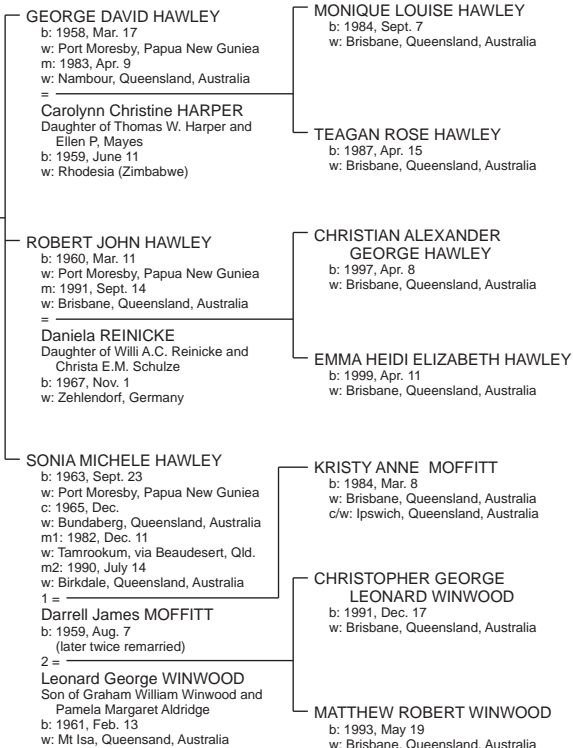

## ROBERT SWINTON

Merchant - shop in Warrnambool  
and later Cobden, Victoria, Aust.  
b: 1865, June 21  
w: Warrnambool, Victoria, Australia  
m: 1907, Apr. 19  
w: Albert Park Presbyterian Church,  
Melbourne, Victoria, Australia  
d: 1946, Aug. 22  
w: Cobden, Victoria, Australia

= **ELIZABETH BEATRICE DUNCAN**

b: 1878, Feb. 21  
w: Hawthorn, Melb., Vic., Australia  
d: 1938, July 16  
w: Cobden, Victoria, Australia  
Both buried at Cobden cemetery

See  
**SWINTON: Chart 4B**

See  
**DUNCAN: Chart 1**

## JENNIFER NELL SWINTON

b: 1937, Feb. 22  
w: Cobden, Victoria, Australia  
m: 1957, Apr. 26  
w: Manilla, NSW, Australia

= **George Michael HAWLEY**  
b: 1939, Nov. 15  
w: Rangoon, Burma

See  
**HAWLEY: Chart 1**