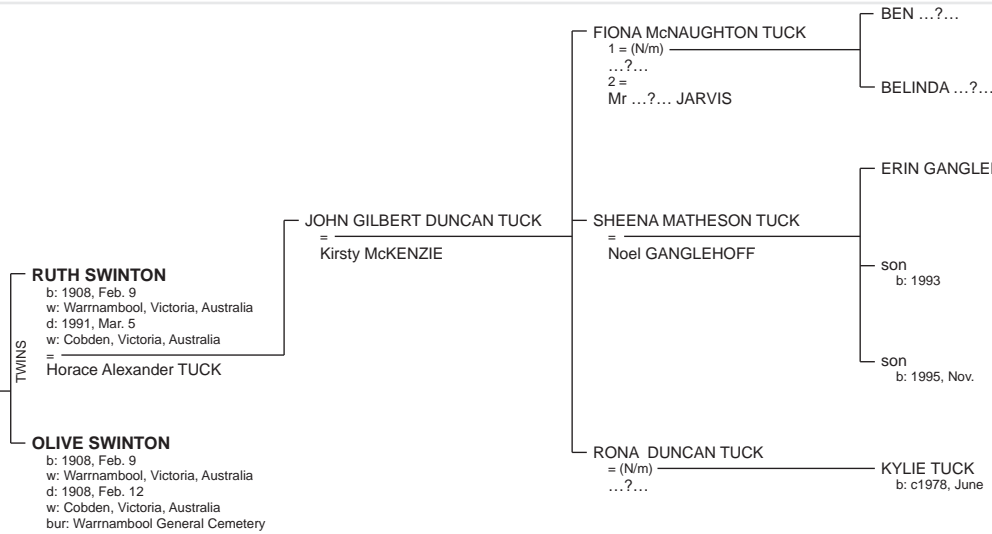

# SWINTON: Chart 4A.2, Sheet 1

Drafted 1993, updated April 2001

Sheet 1

Sheet 2

Sheet 3

See  
**SWINTON: Chart 4A,  
Sheet 3**

## ROBERT SWINTON

Merchant - shop in Warrnambool  
and later Cobden, Victoria, Aust.  
b: 1865, June 21  
w: Warrnambool, Victoria, Australia  
m: 1907, Apr. 19  
w: Albert Park Presbyterian Church,  
Melbourne, Victoria, Australia  
d: 1946, Aug. 22  
w: Cobden, Victoria, Australia

= **ELIZABETH BEATRICE DUNCAN**

b: 1878, Feb. 21  
w: Hawthorn, Melb., Vic., Australia  
d: 1938, July 16  
w: Cobden, Victoria, Australia  
Both buried at Cobden cemetery

See  
**SWINTON: Chart 4B**

See  
**DUNCAN: Chart 1**