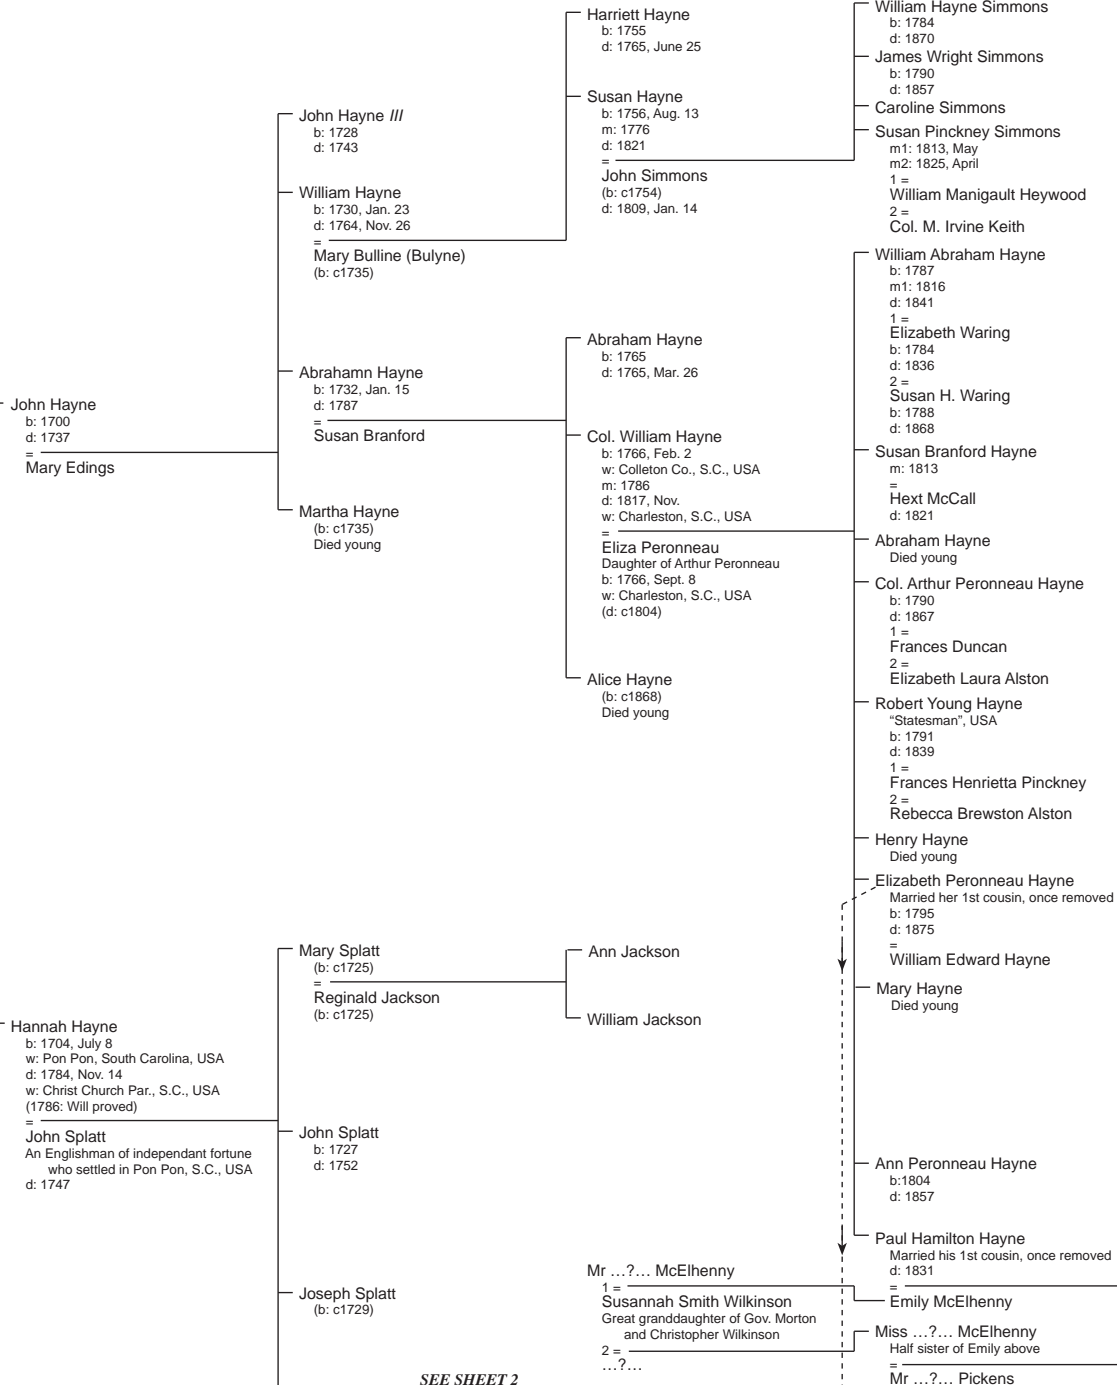

HAYNE / SPLATT: Chart 1, Sheet 1

Connected with the Swinton Family of South Carolina, USA

Drafted 1993, updated August 2001

Sheet 1
Sheet 2
Sheet 3
Sheet 4

John Hayne
(b: c1660)
w: Shropshire, England
Moved to South Carolina, USA.
Settled on land near Wiltown naming
it 'Hayne Hall', Colleton Co., S.C.
(d: c1718)
1 =
Mary Dean
of 'Dean Hall', Colleton County,
South Carolina, USA
(d: >1724)
2 =
John Long

SEE SHEET 2