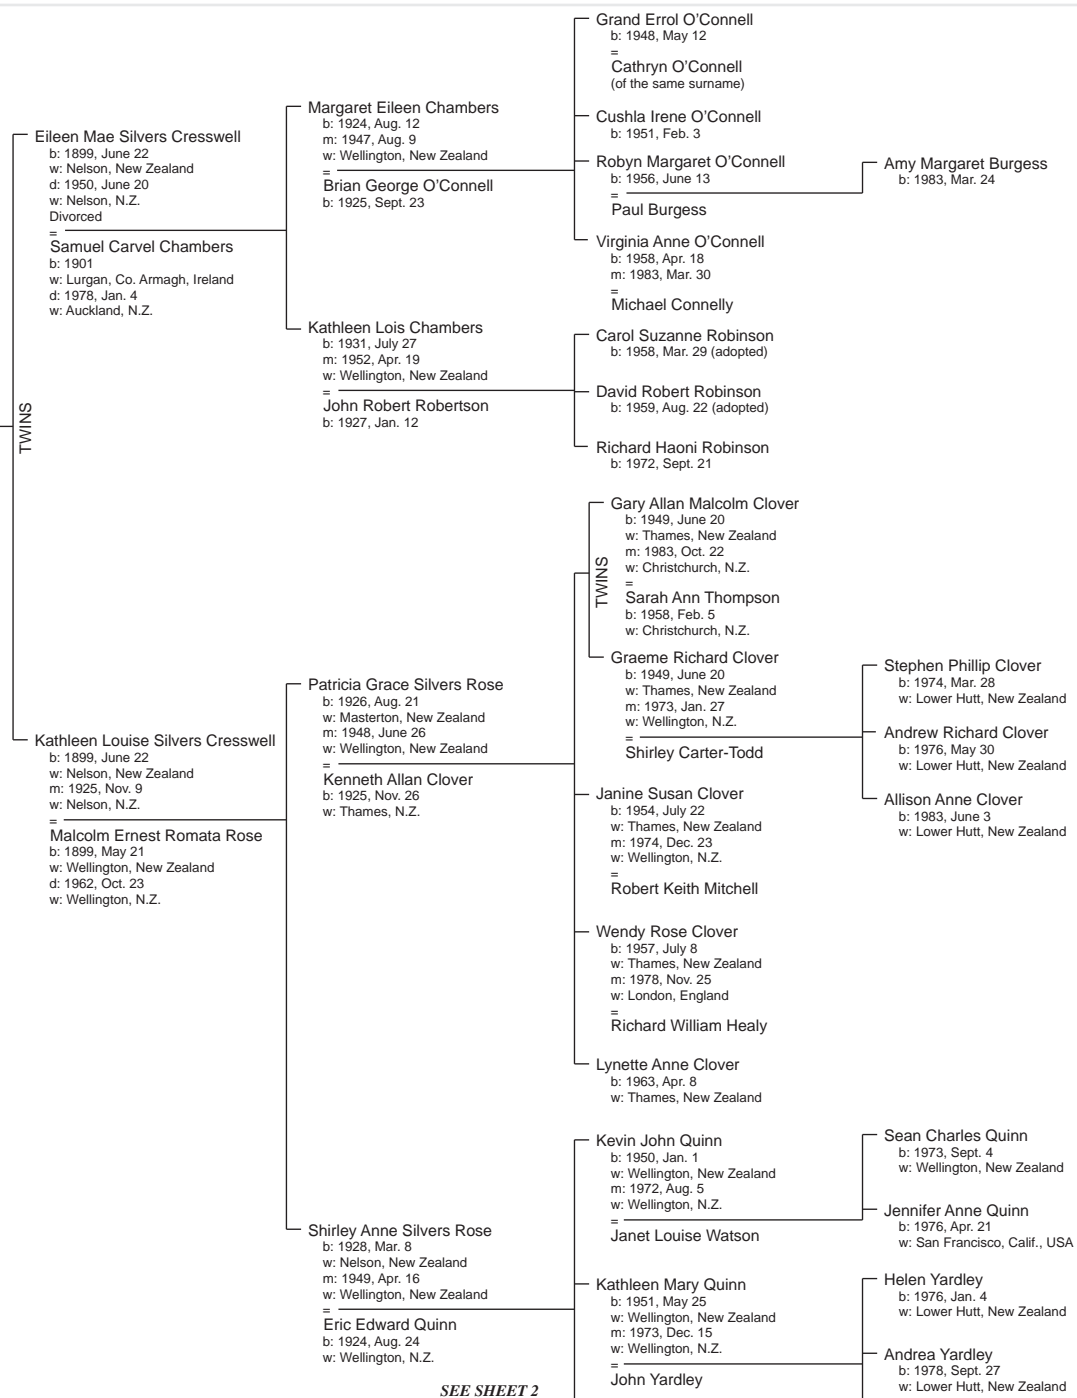

CRESSWELL: Chart 1, Sheet 1
The Cresswell descendants of RICHARD HARMAN
JEFFARES REEVES and JANE LOUISA BRINGLOE
BROWN from Reeves: Chart 2..
 From information provided by Elsie (nee Arnold) Cumow of Hamilton, New Zealand.
Drafted 1990

Sheet 1
Sheet 2

Descendants of RICHARD HARMAN JEFFARES REEVES and JANE LOUISA BRINGLOE BROWN

See
REEVES: Chart 2

SEE SHEET 2