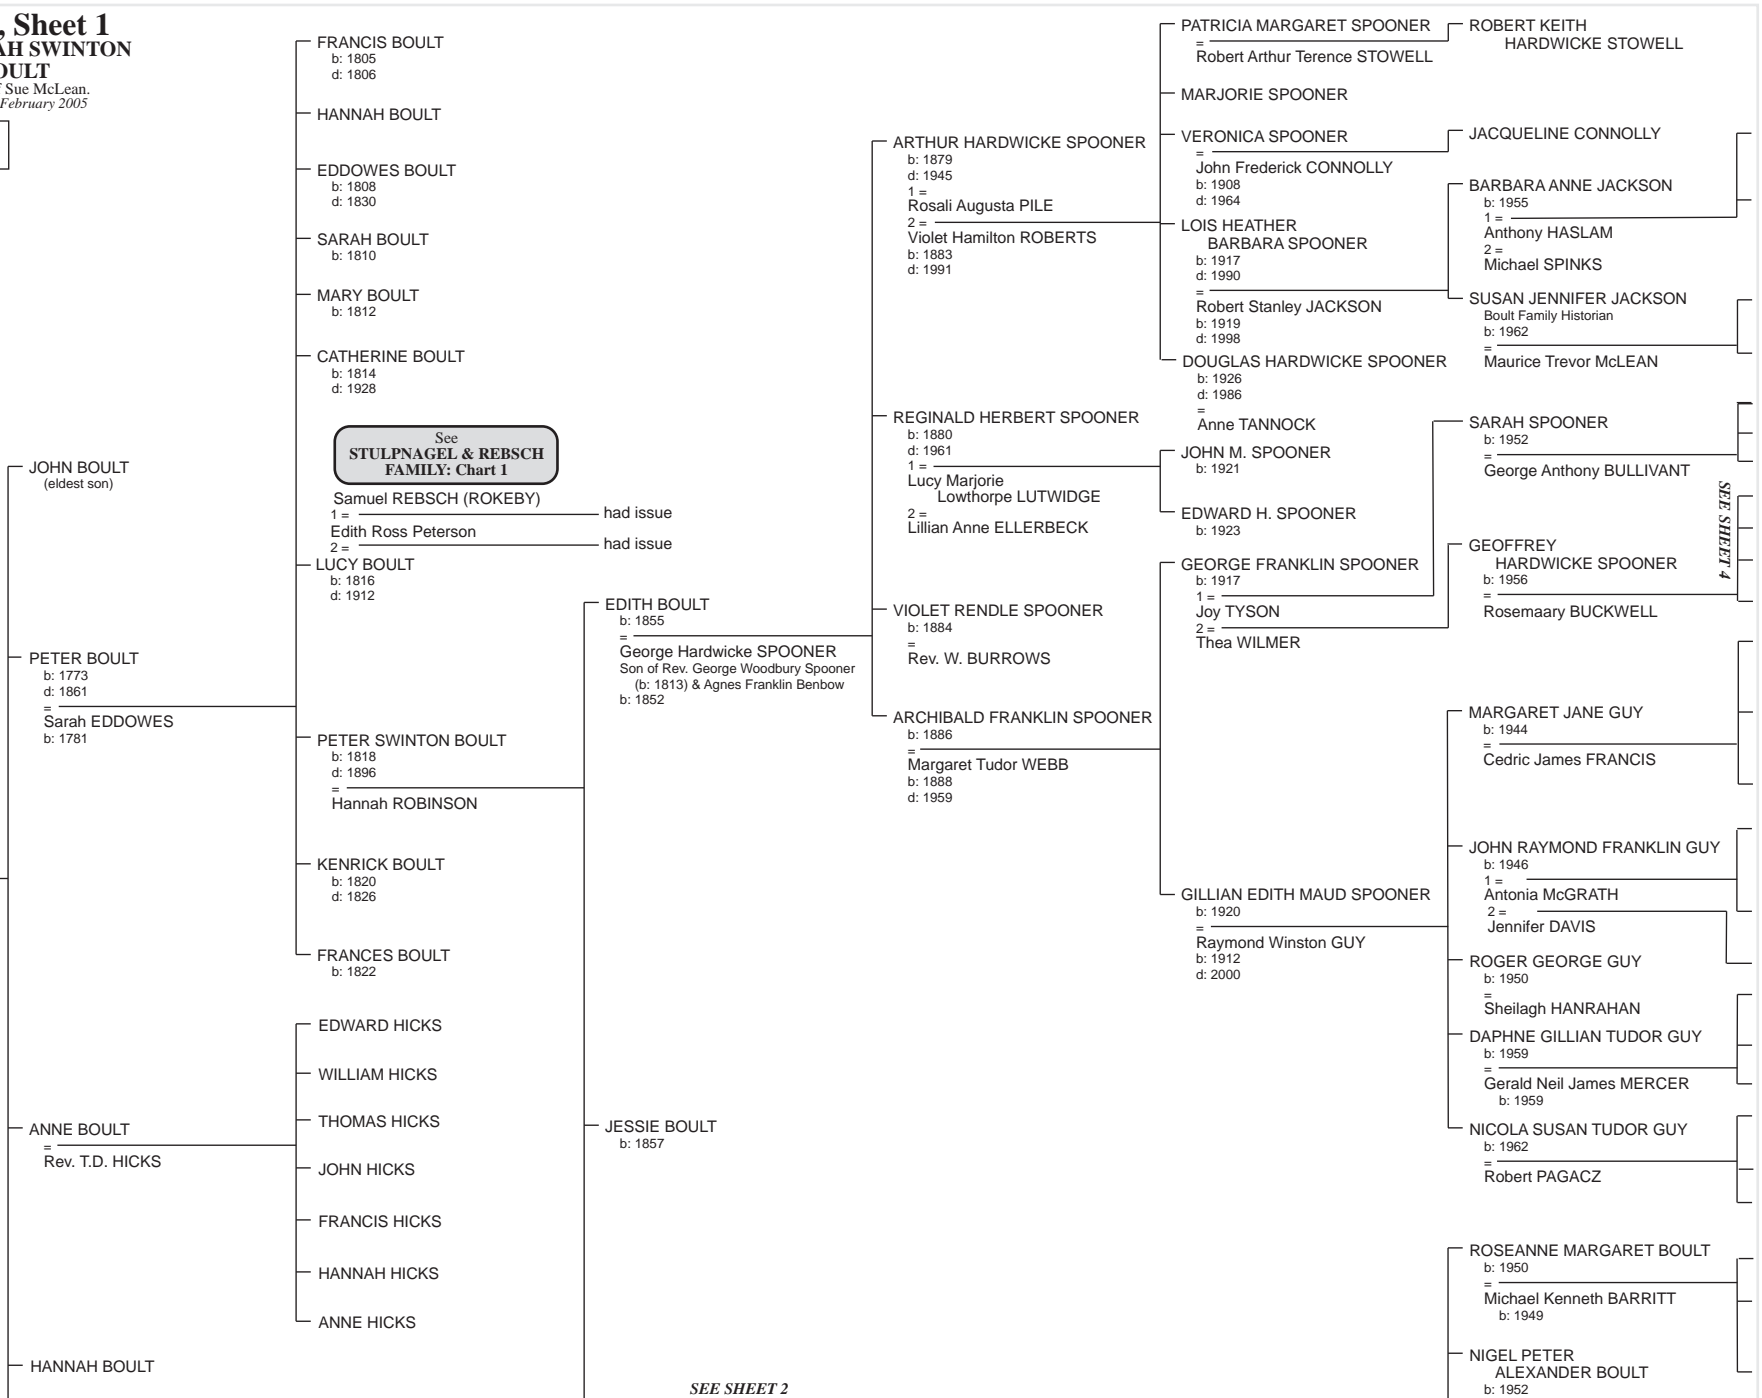

# BOULT: Chart 1, Sheet 1

## The descendants of HANNAH SWINTON and WILLIAM BOULT

Constructed from the research of Sue McLean.  
Drafted September 2004, updated February 2005

See  
**SWINTON: Chart 18, Sheet 1**

**HANNAH SWINTON**  
m: 1767, Jan. 29  
w: Knutsford, Chesh., England  
= William BOULT  
(b: c1732/3)  
d: 1811